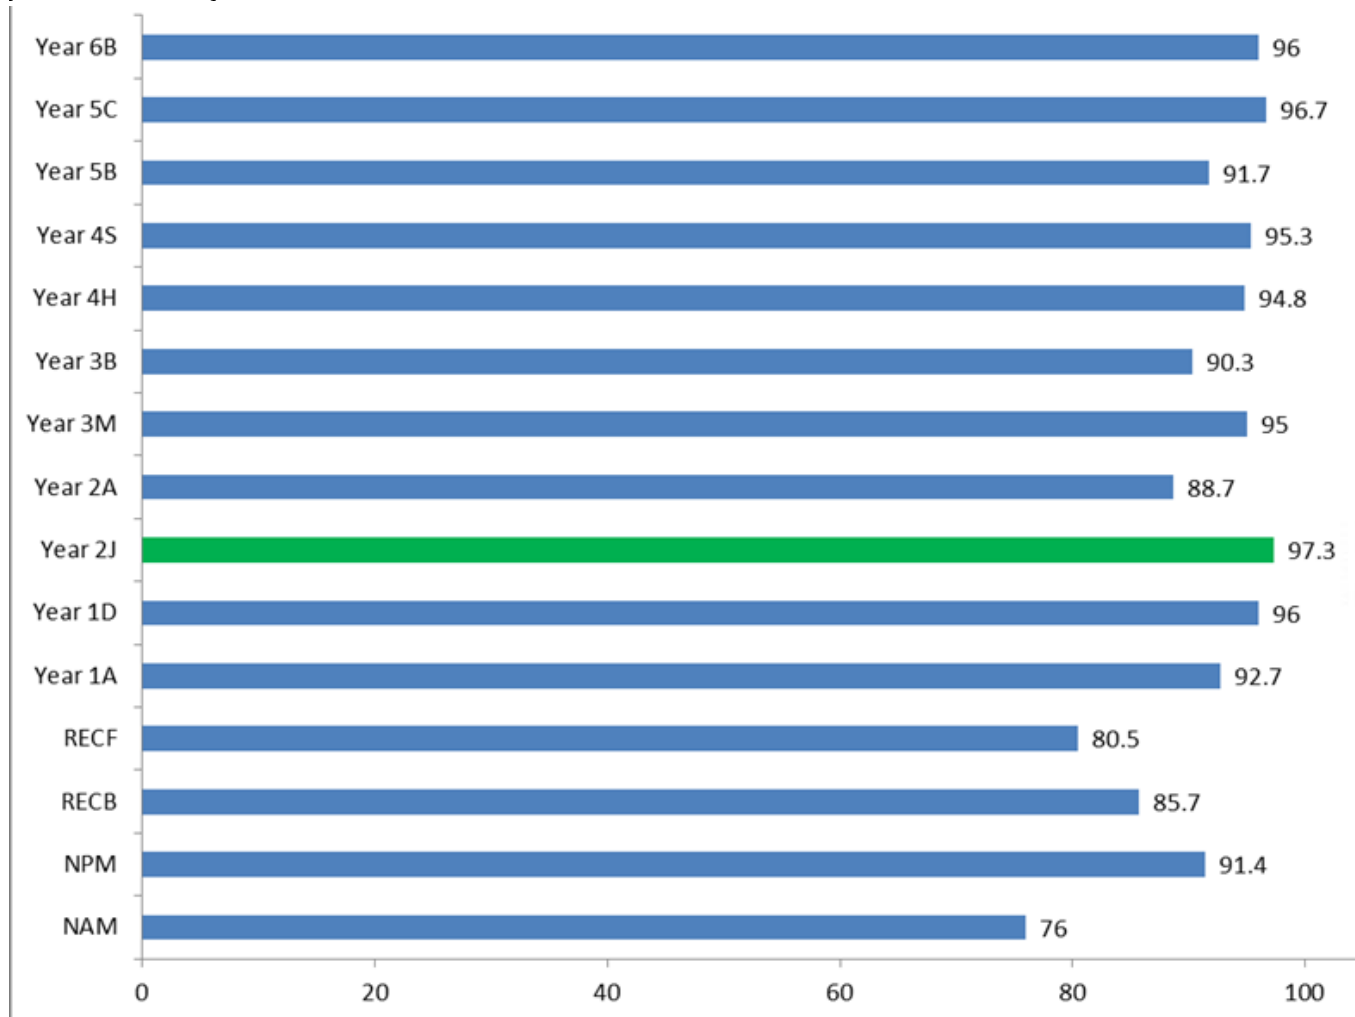

Thursday 21st December

- Years 1, 2, 5 and 6 Christmas Parties

Friday 22nd December

SCHOOL CLOSED

DON'T MISS OUT!!

Remember to buy your raffle tickets for a chance to win one of these fantastic hampers!!!

Tickets are 50p each or 5 for £2. Children need to buy the raffle tickets from their classrooms. The winners will be chosen in assembly on Thursday 21st December. Good luck!!

Attendance

Children's attendance **must be 95% or above**. Prizes are awarded at the end of each term for all children who have an attendance figure of 96% or above. Below are the attendance figures for each class for the last week. **Well done to 2J!**